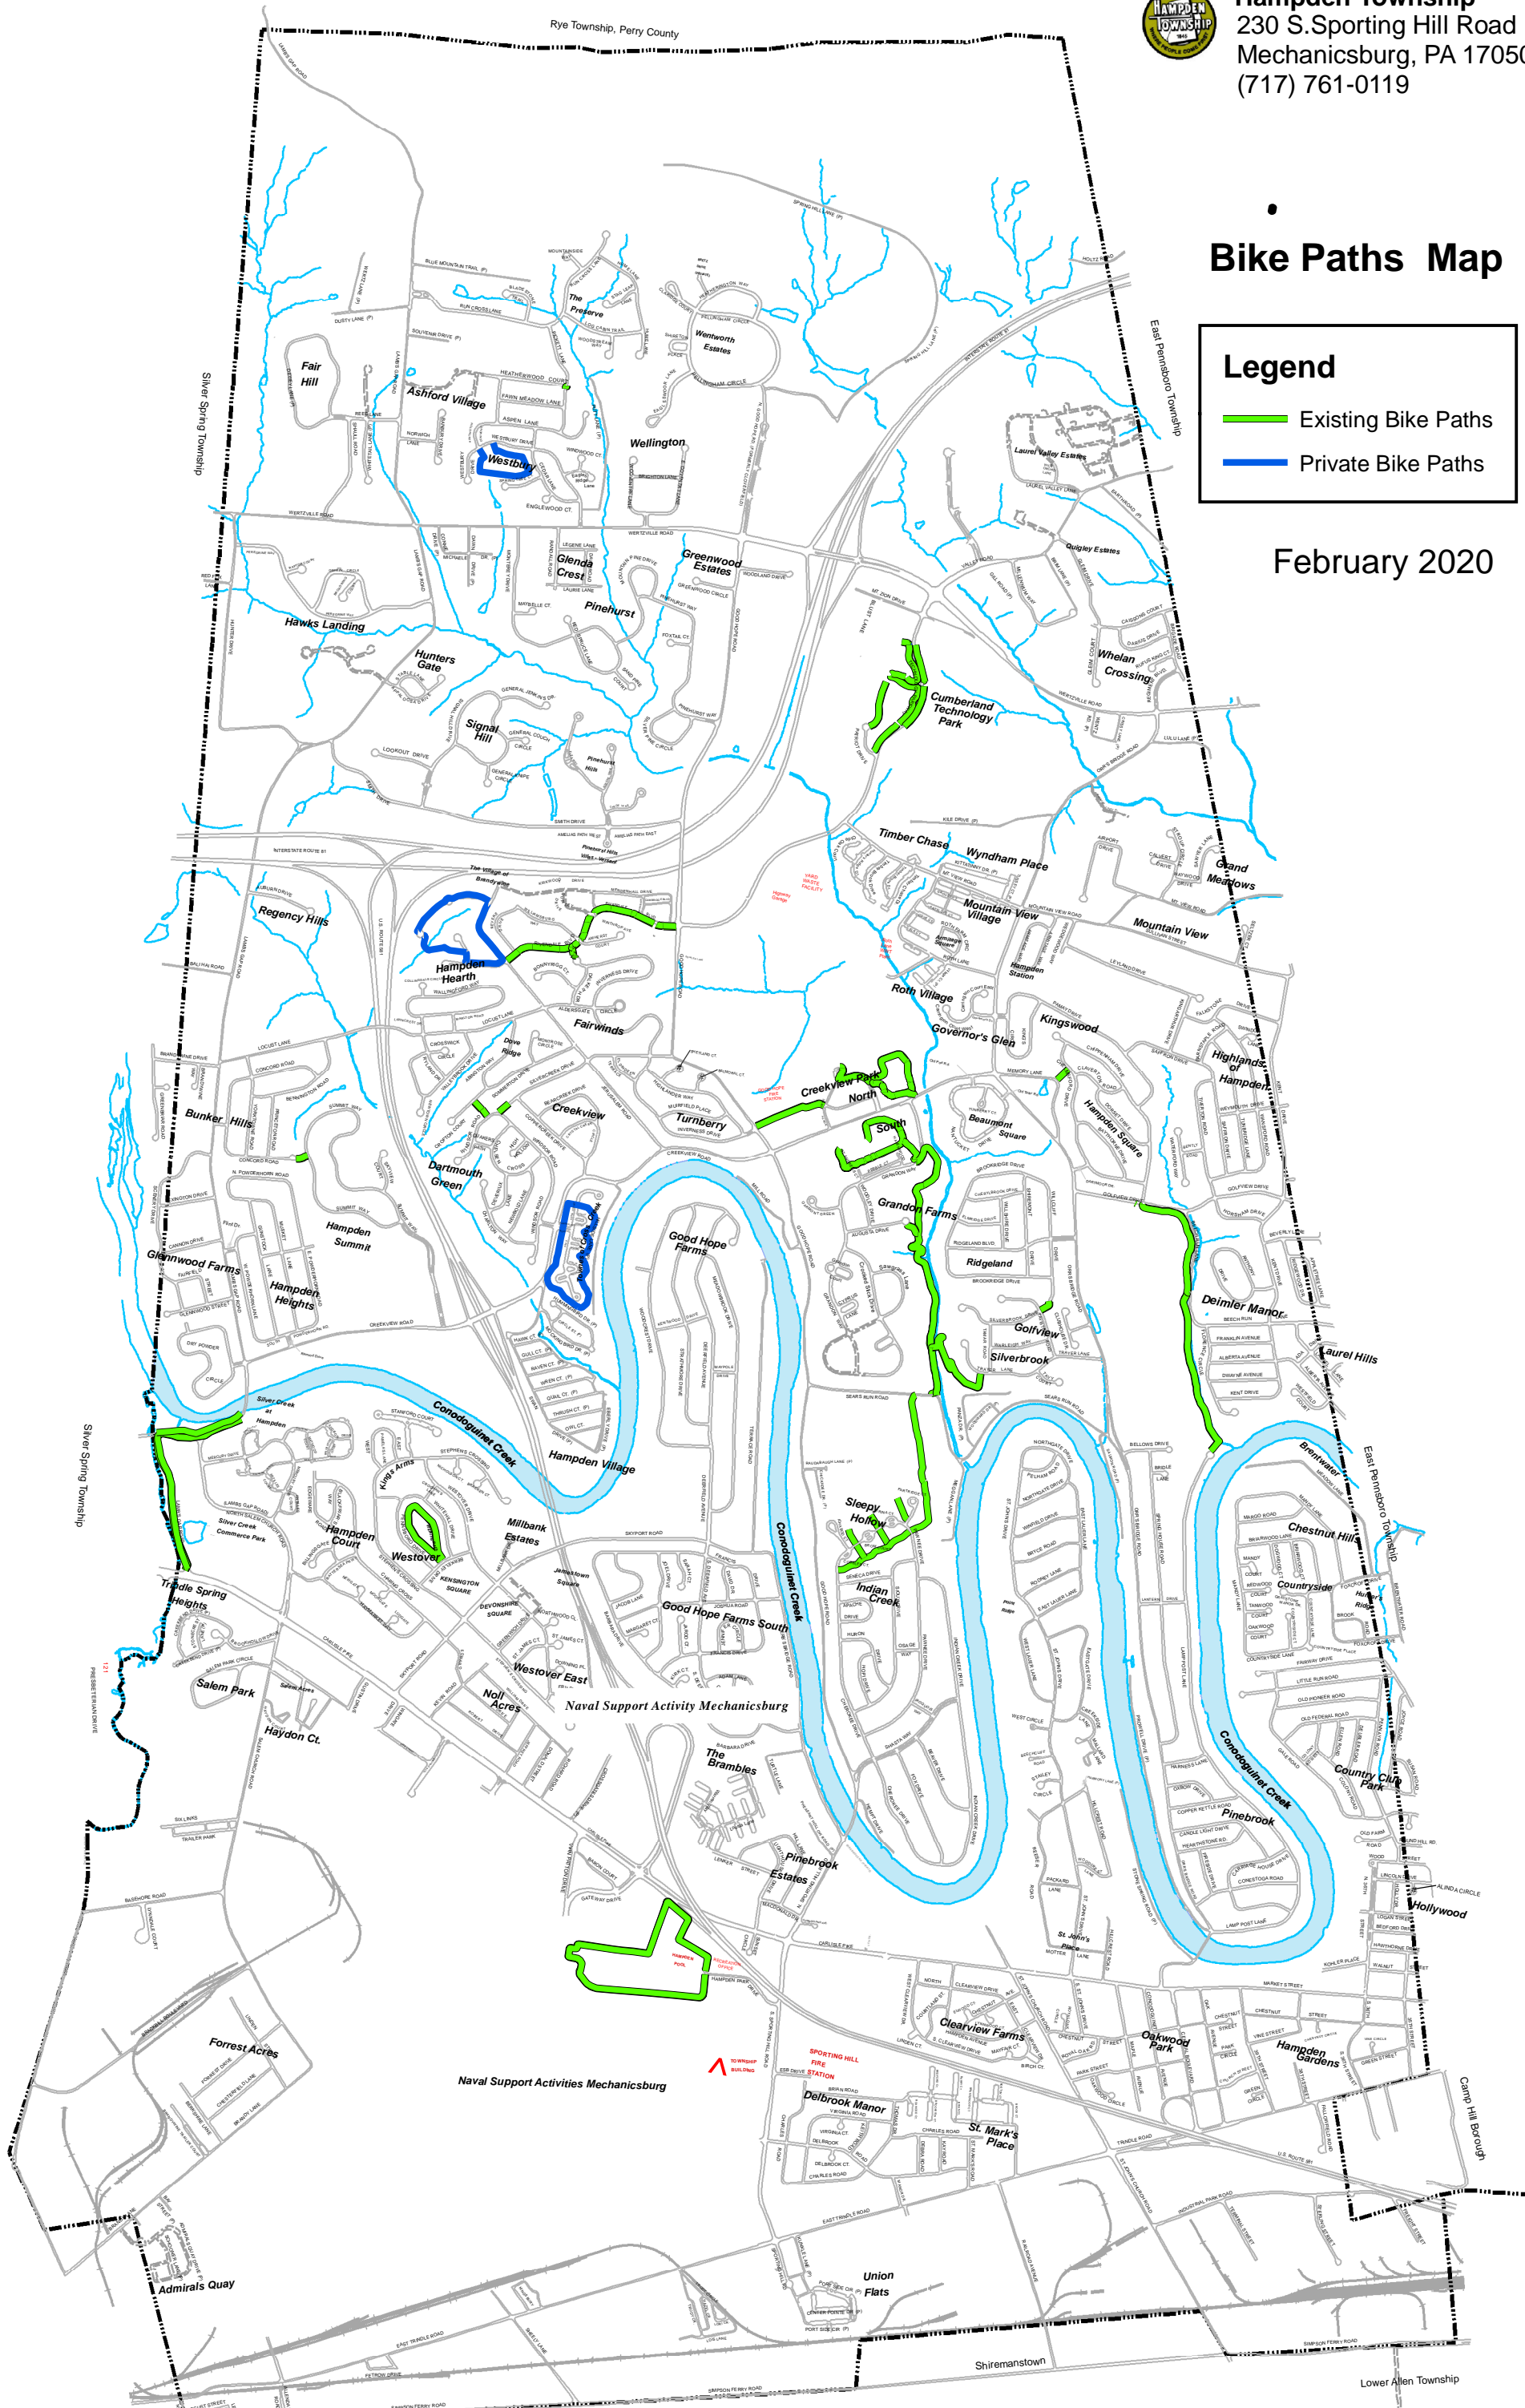

**Hampden Township**  
 230 S.Sporting Hill Road  
 Mechanicsburg, PA 17050  
 (717) 761-0119

# Bike Paths Map

## Legend

- Existing Bike Paths
- Private Bike Paths

February 2020

**Map for Unofficial Use Only**